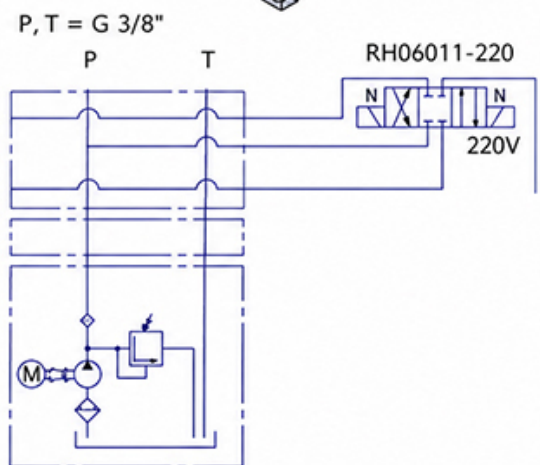

DATA SHEET – DIMENSIONS

100530: MINI HYDRAULIC POWER-PACK UNIT 380V AC (4 KW) - 8 CC - 12 LIT/MIN - TANK 25 LIT

CODE	VOLTAGE (V)	MOTOR POWER (kW)	MAX. PRESSURE (bar)	PUMP FLOW (cc)	OIL TANK CAPACITY (l)	FLOW OF POWER PACK (lit/min)	SPEED (vrt/min)
100530	380	4	120	8	25	12	1500

CIRCUIT DIAGRAM: