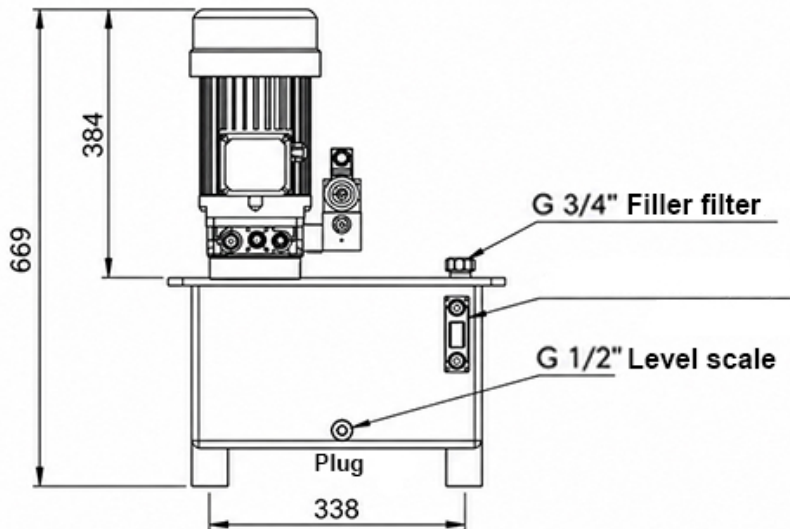

DATA SHEET – DIMENSIONS

100530: MINI HYDRAULIC POWER-PACK UNIT 380V AC (4 KW) - 8 CC - 12 LIT/MIN - TANK 25 LIT

CODE	VOLTAGE (V)	MOTOR POWER (kW)	MAX. PRESSURE (bar)	PUMP FLOW (cc)	OIL TANK CAPACITY (l)	FLOW OF POWER PACK (lit/min)	SPEED (vrt/min)
100530	380	4	120	8	25	12	1500

CIRCUIT DIAGRAM: