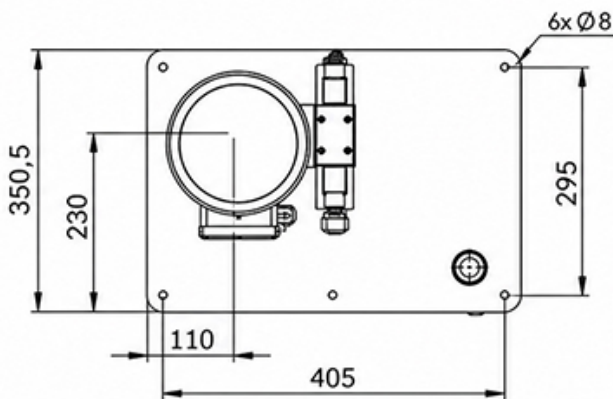

DATA SHEET – DIMENSIONS

100530: MINI HYDRAULIC POWER-PACK UNIT 380V AC (4 KW) - 8 CC - 12 LIT/MIN - TANK 25 LIT

CODE	VOLTAGE (V)	MOTOR POWER (kW)	MAX. PRESSURE (bar)	PUMP FLOW (cc)	OIL TANK CAPACITY (l)	FLOW OF POWER PACK (lit/min)	SPEED (vrt/min)
100530	380	4	120	8	25	12	1500

CIRCUIT DIAGRAM: