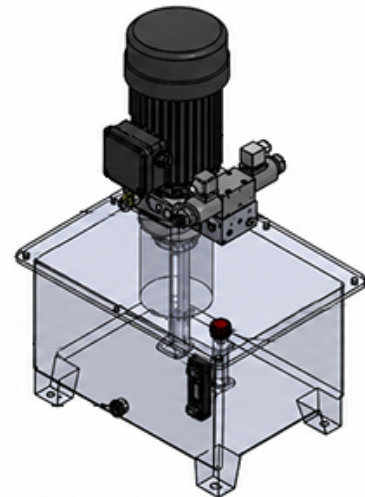

DATA SHEET – DIMENSIONS

100530: MINI HYDRAULIC POWER-PACK UNIT 380V AC (4 KW) - 8 CC - 12 LIT/MIN - TANK 25 LIT

CODE	VOLTAGE (V)	MOTOR POWER (kW)	MAX. PRESSURE (bar)	PUMP FLOW (cc)	OIL TANK CAPACITY (l)	FLOW OF POWER PACK (lit/min)	SPEED (vrt/min)
100530	380	4	120	8	25	12	1500

CIRCUIT DIAGRAM: